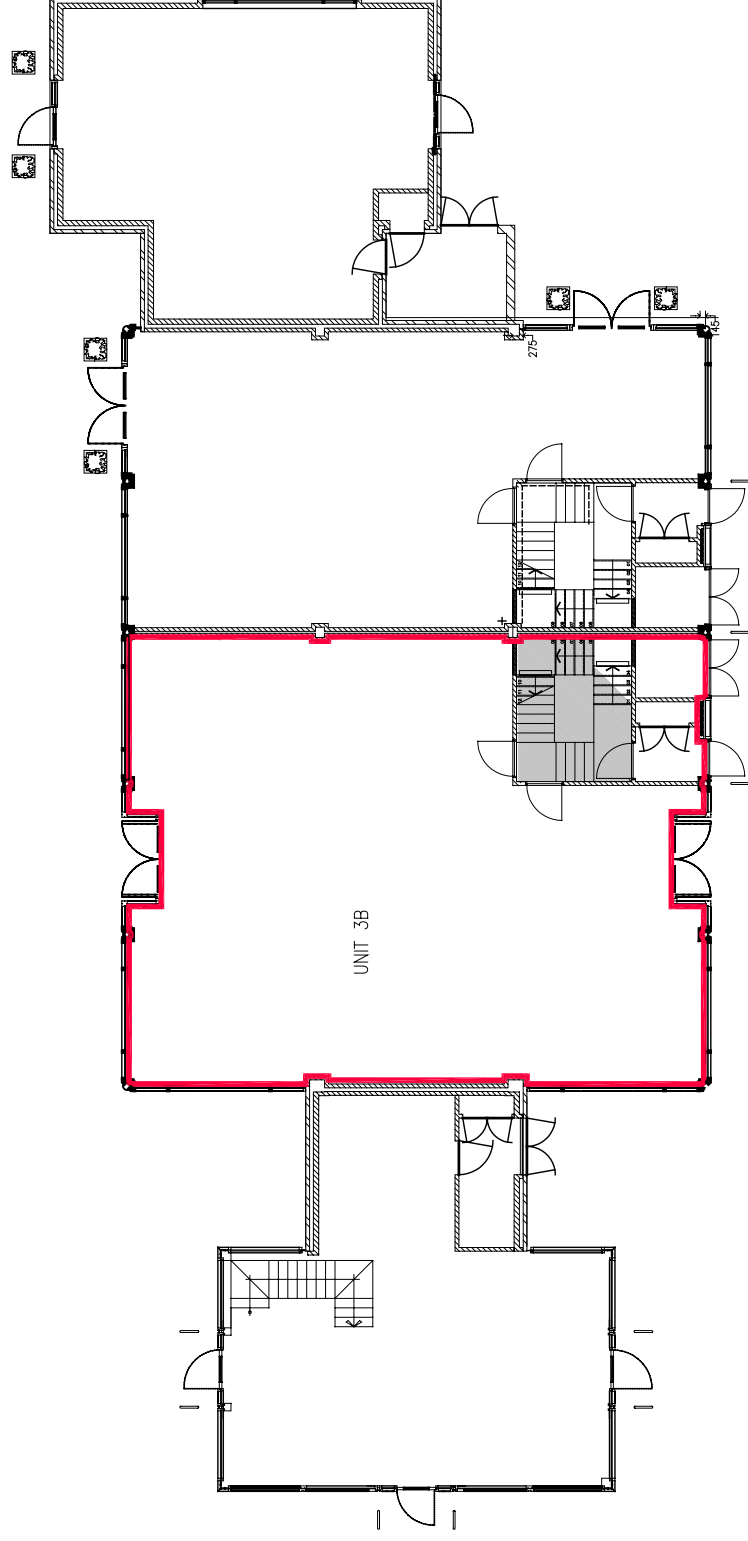

REV.	DATE	NOTE	DN.	DD.
A	16.03.08	Area Added	NFSBFT	
B	16.03.04	PLAN UPDATED	NFSBFT	
C	17.03.04	RED LINE REVISED HATCH REMOVED	SLSBFT	
D	20.03.04	HATCH REMOVED AND REVISED	SLSBFT	
E	16.04.04	RED LINE AMENDED INTO DOOR RECESS	SLSBFT	

BOUNDARY OF UNIT

SUGGESTED LAYOUT OF SERVICES TO BE COMPLETED AS PART OF TENANT FIT-OUT